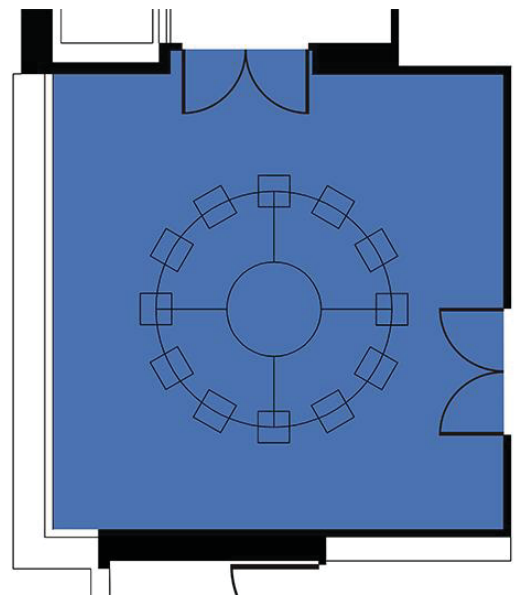

## Board Room

The **Board Room** is located on the first floor, with square shape, it is a large space with natural light thanks to its windows facing west. It is chaired by a tapestry, reproduction of the painting *Hirondelle, amour* by Miró.

The roof projects the round form of the natural wood big table of 3m diameter. The walls, furniture and curtains are all white and the floor is a gray carpet. Her big round table format allows face to face meetings. Meeting room, classroom presentations and training opportunities.

### Equipment:

- **WIFI:** infrastructure and WIFI connection to the internal Internet network. 100MB upload and download speed
- **Lighting:** adjustable from 25 to 250 lux.
- **Switchboards:** 1 of 8 kW, normally used for refrigerators, cooling, audio...
- **Heated room.**
- **Material Available:**
  - Plasma TV
  - Computer and computer inlet to connect to the internal internet network.